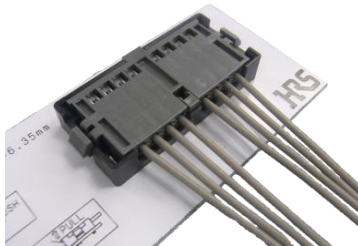

Multi-Channel Coaxial Connector

MRF18

- ✓ 8 channel
- ✓ Frequency: ~2GHz
- ✓ Small size & light weight
- ✓ Vertical mate, horizontal cable out
- ✓ High lock strength & cable pull resistance
- ✓ Easy cable termination with soldering for PCB mounting
- ✓ Flow mounting or manual soldering for PCB mounting
- ✓ Applicable cable ranges from ϕ 1.13-1.8mm
- ✓ RoHS compliant