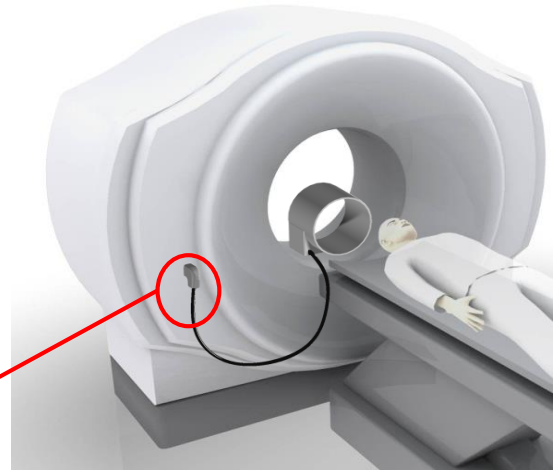

### MRF14

<Coaxial Type>

<Signal Type>

Plug Side

Jack Side

Plug Side

Jack Side

- ✓ Coaxial and signal combination as a module connector  
Coaxial unit: 4 and 8 channel  
Signal unit: 14pos. max. / unit
- ✓ Frequency: ~1GHz
- ✓ High durability, 60,000 times of mating/unmating
- ✓ Low insertion/withdrawal force
- ✓ RoHS compliant

<- Interconnect Image

## Single Channel Coaxial Connector